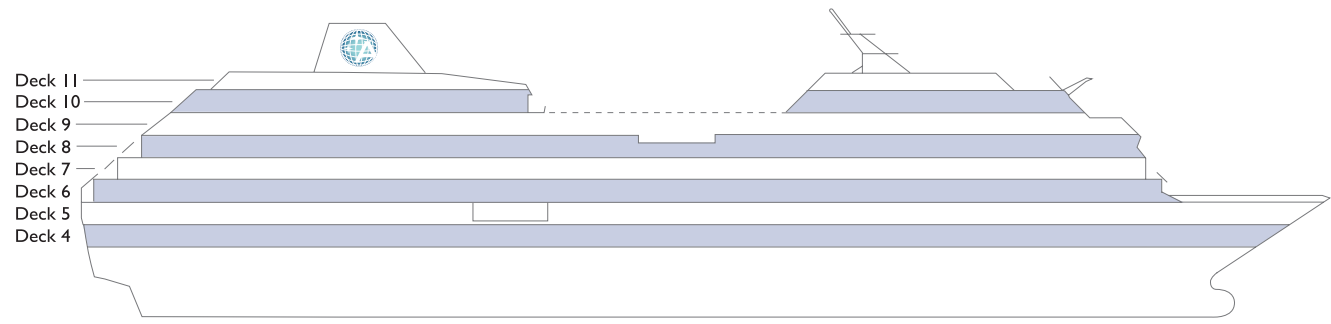

Azamara Pursuit Deck Plans

©2018 Azamara Club Cruises. Ship's Registry: Malta. Deck plans are subject to change without notice. Deck plan updated July 17, 2018.